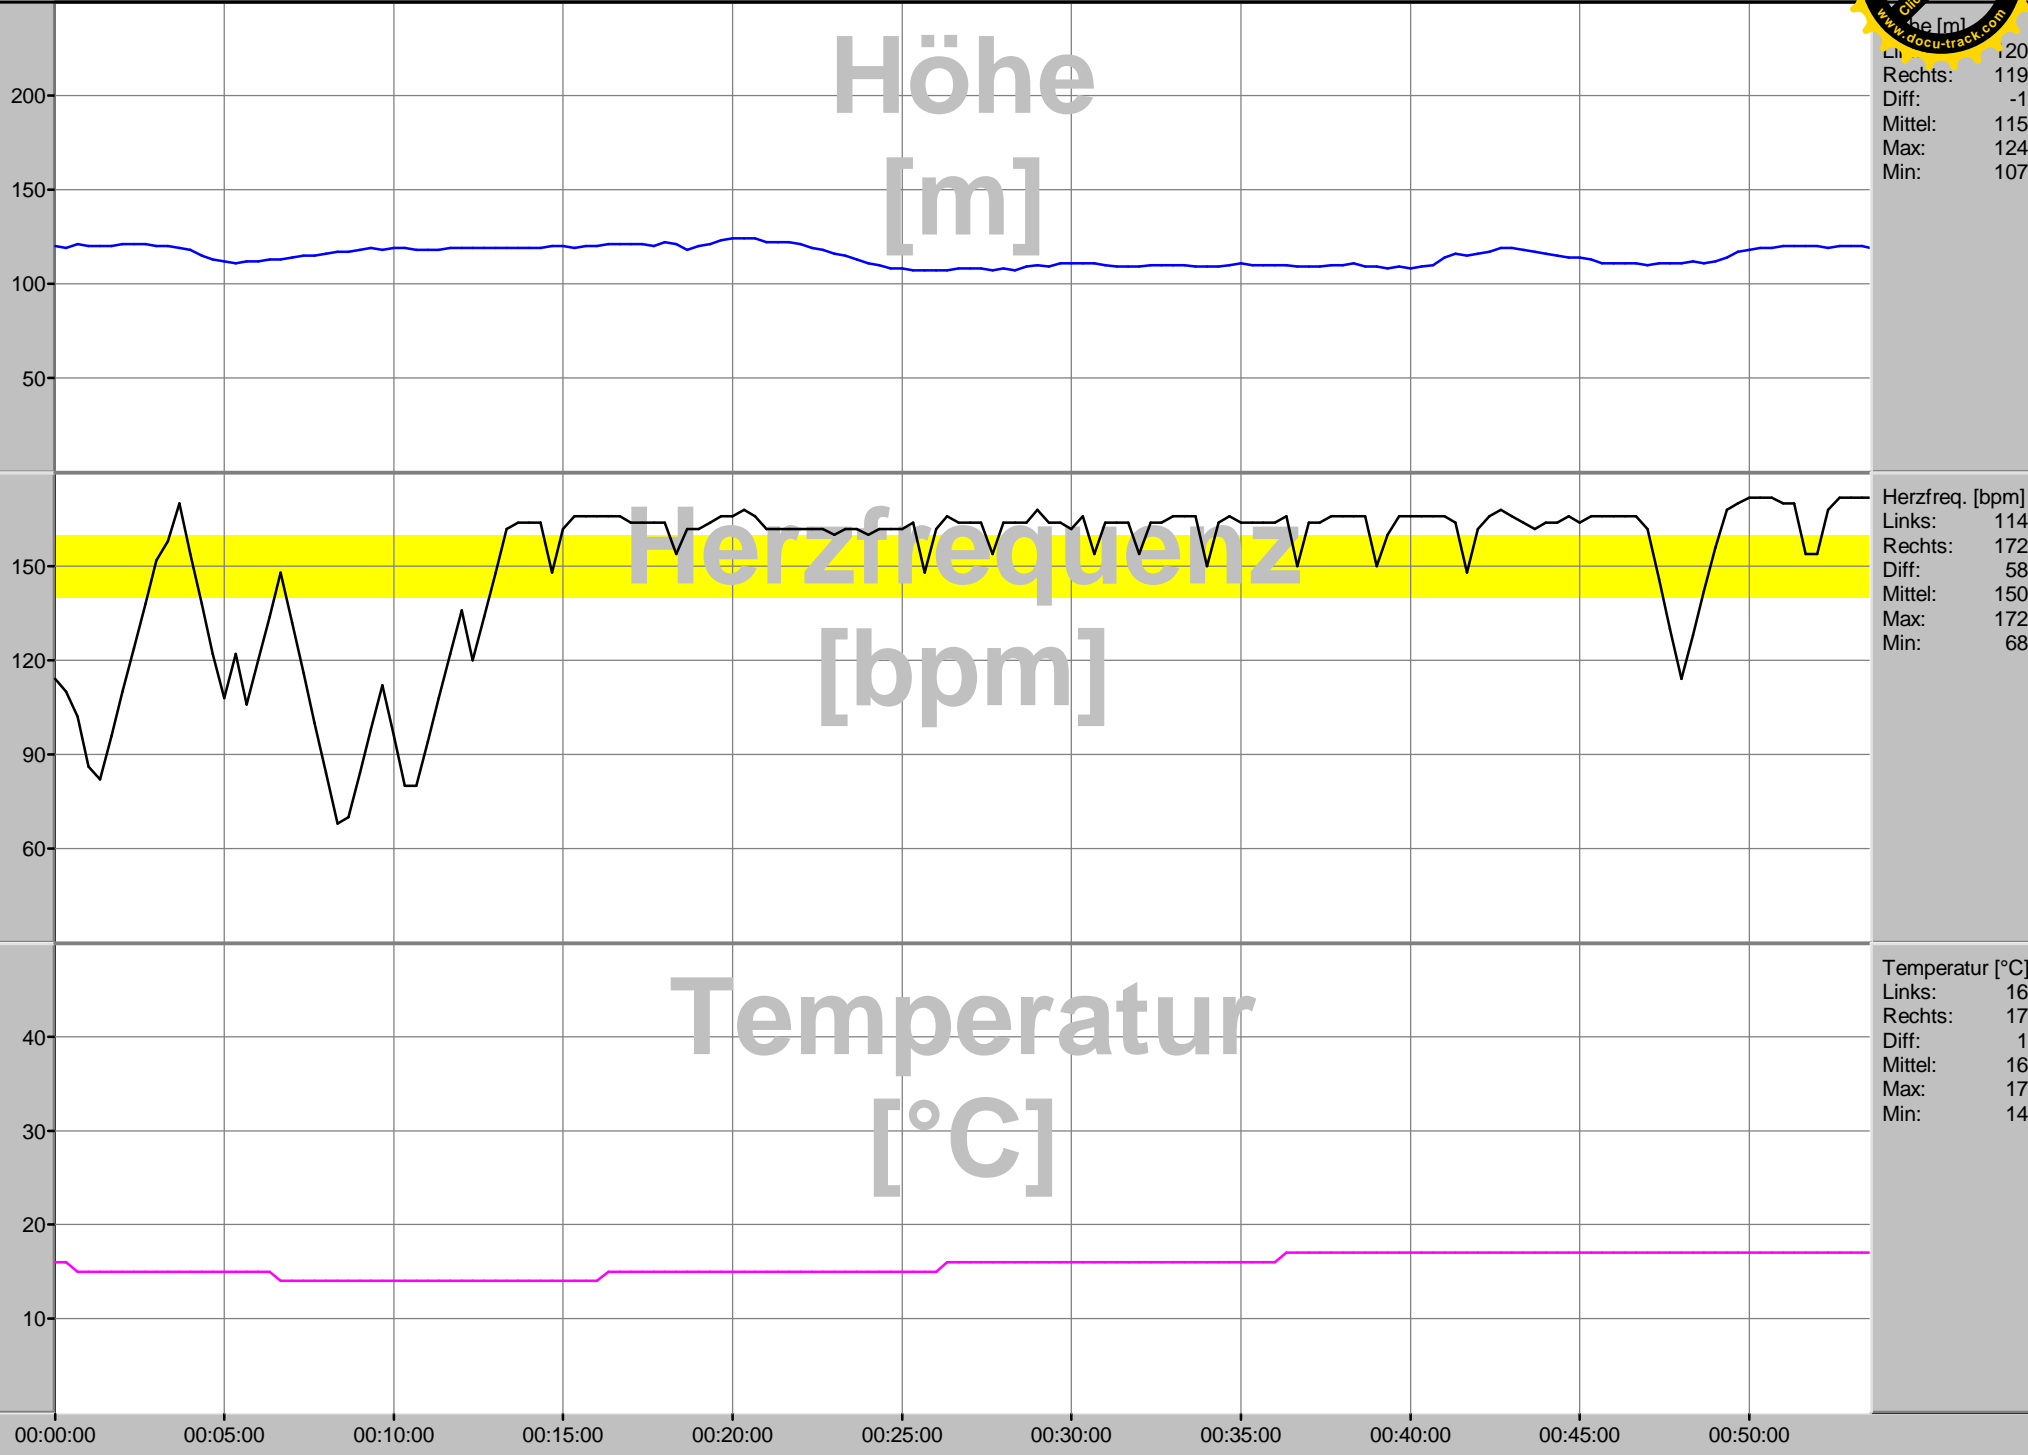

Datei:
 Name:
 Sport:

Start:
 Ende:
 Zeit:

Seite:
 1 von 1

HACtronic

Sylvesterlauf Frankfurt

Klaus Reitz

Commerzbank Arena

Höhe [m]
 Links: 119
 Rechts: 124
 Diff: -1
 Mittel: 115
 Max: 124
 Min: 107

Herzfreq. [bpm]
 Links: 114
 Rechts: 172
 Diff: 58
 Mittel: 150
 Max: 172
 Min: 68

Temperatur [°C]
 Links: 16
 Rechts: 17
 Diff: 1
 Mittel: 16
 Max: 17
 Min: 14

00:00:00 00:05:00 00:10:00 00:15:00 00:20:00 00:25:00 00:30:00 00:35:00 00:40:00 00:45:00 00:50:00